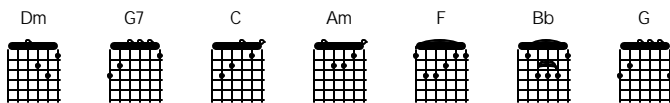

All My Loving

The Beatles

Dm G7
 Close your eyes and I'll kiss you
 C Am
 tomorrow I'll miss you,
 F Dm Bb G
 remember I'll always be true.
 Dm G C Am
 And then while I'm away I'll write home every day,
 F G7 C
 and I'll send all my loving to you.

Chorus

Am C
 All my loving - I will send to you
 Am C
 all my loving, Darling I'll be true.
 Dm G7
 I'll pretend that I'm kissing
 C Am
 the lips I am missing
 F Dm Bb G
 and hope that my dreams will come true.
 Dm G C Am
 And then while I'm away I'll write home every day,
 F G7 C
 and I'll send all my loving to you.

Repeat chorus

Dm G7
 Close your eyes and I'll kiss you,
 C Am
 tomorrow I'll miss you,
 F Dm Bb G
 remember I'll always be true
 Dm G C Am
 And then while I'm away I'll write home every day,
 F G7 C
 and I'll send all my loving to you.