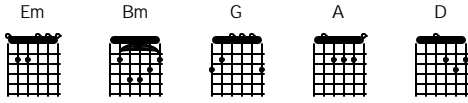

# And I love Her

The Beatles

Em            Bm  
I give her all my love  
Em            Bm  
That's all I do  
Em            Bm  
And if you saw my love  
G            A  
You'd love her too  
D  
I love her

Em            Bm  
She gives me everything  
Em            Bm  
And tenderly  
Em            Bm  
The kiss my lover brings  
G            A  
She brings to me  
D  
And I love her

## Chorus

Bm            D        Bm            A  
A love like ours, could never die  
Bm            A  
As long as I have you near me

Em            Bm  
Bright are the stars that shine  
Em            Bm  
Dark is the sky  
Em            Bm  
I know this love of mine  
G            A  
Will never die  
D  
And I love her.