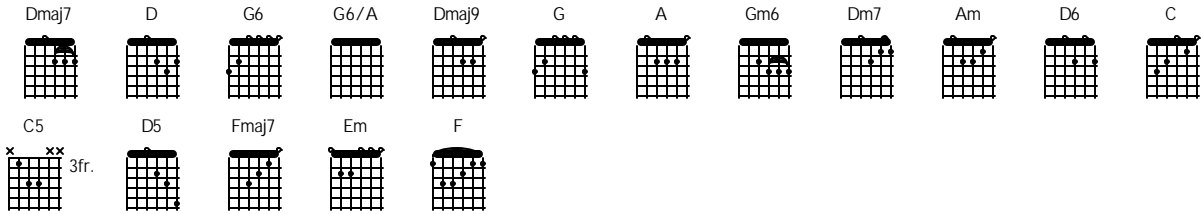

Band On The Run

The Beatles

Dmaj7 D G6 G6/A
 Stuck inside these four walls Sent inside forever
 Dmaj9 G
 Never seeing no one nice again
 A G D Gm6 G D Gm6 Dm7 Gm6 Am D6 Am D6 Am
 like you, mama, you, mama you

 C Fmaj7 C
 Well, the rain exploded with a mighty crash as we fell into the sun
 Fmaj7 Em
 And the first one said to the second on there I hope you're having fun

Chorus

G C Em C Am
 Band on the run, band on the run
 F C F Fmaj7
 And the jailer man and Sailor Sam were searchin ev'ryone
 C
 For the band on the run, band on the run
 Band on the run, band on the run

Band On The Run

The Beatles

In the town they're searching for as ^{Fmaj7} ev'rywhere ^{Em} But we never will be found

Repeat chorus

<http://lirikpluskord.com>