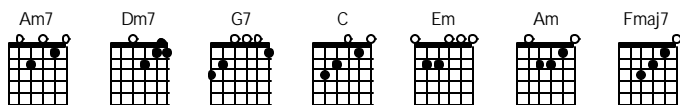

Golden Slumbers

The Beatles

Am7 Dm7
 Once there was a way to get back homeward
 G7 C
 Once there was a way to get back home
 Em Am Dm7 G7 C
 Sleep pretty darling, do not cry and I will sing a lulla bye

Chorus

Fmaj7 C Fmaj7 C
 Golden slumbers fill your eyes, smiles awake when you rise
 Em Am Dm7 G7 C
 Sleep pretty darling, do not cry, And I will sing a lullabye

Am7 Dm7
 Once there was a way to get back homeward
 G7 C
 Once there was a way to get back home
 Em Am Dm7 G7 C
 Sleep pretty darling, do not cry and I will sing a lulla bye