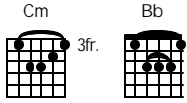

Love You To

The Beatles

Cm

Each day just goes so fast,

I turn around it's past.

You don't get time

To hang your sign on me.

Bb

Cm Bb Cm

Love me while you can,

Bb

Cm Bb Cm

Before I'm a dead old man

Cm

A lifetime is so short,

A new one can't be bought.

There's people standing round

Who'll screw you in the ground.

They'll fill you in

With all their sins, you'll see.

Bb

Cm Bb Cm

I'll make love to you

Bb