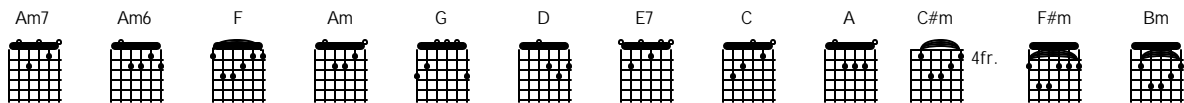

While My Guitar Gently Weeps

The Beatles

Intro

Am Am7 Am6/F# F
Am G D E7

Am Am7 Am6 F
I look at you all see the love there that's sleeping
Am G D E7

While my guitar gently weeps
Am Am7 Am6 F
I look at the floor and I see it needs sweeping
Am G C E7

A C#m C#m Bm E7
I don't know how you were inverted no one alerted you.

Am Am7 Am6 F
I look at you all see the love there that's sleeping
Am G D E7

While my guitar gently weeps

Am Am7 Am6 F
Look at you all
Am G D E7
Still my guitar gently weeps