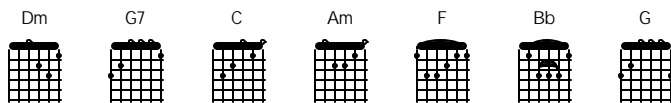

## The Beatles

Dm G7  
 Close your eyes and I'll kiss you  
 C Am  
 tomorrow I'll miss you,  
 F Dm Bb G  
 remember I'll always be true.  
 Dm G C Am  
 And then while I'm away I'll write home every day,  
 F G7 C  
 and I'll send all my loving to you.

### Chorus

Am C  
 All my loving - I will send to you  
 Am C  
 all my loving, Darling I'll be true.  
 Dm G7  
 I'll pretend that I'm kissing  
 C Am  
 the lips I am missing  
 F Dm Bb G  
 and hope that my dreams will come true.  
 Dm G C Am  
 And then while I'm away I'll write home every day,  
 F G7 C  
 and I'll send all my loving to you.

### Repeat chorus

Dm G7  
 Close your eyes and I'll kiss you,  
 C Am  
 tomorrow I'll miss you,  
 F Dm Bb G  
 remember I'll always be true  
 Dm G C Am  
 And then while I'm away I'll write home every day,  
 F G7 C  
 and I'll send all my loving to you.