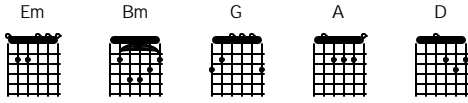

# And I love Her

The Beatles

Em          Bm  
I give her all my love  
Em          Bm  
That's all I do  
Em          Bm  
And if you saw my love  
G            A  
You'd love her too  
D  
I love her

Em          Bm  
She gives me everything  
Em          Bm  
And tenderly  
Em          Bm  
The kiss my lover brings  
G            A  
She brings to me  
D  
And I love her

## Chorus

Bm          D          Bm          A  
A love like ours, could never die  
Bm          A  
As long as I have you near me

Em          Bm  
Bright are the stars that shine  
Em          Bm  
Dark is the sky  
Em          Bm  
I know this love of mine  
G            A  
Will never die  
D  
And I love her.