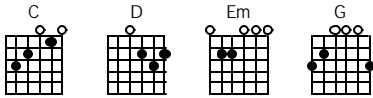

As I Lay Me Down

Sophie B Hawkins

G D C D Em C
it felt like springtime on this february morning
G D G D
in the courtyard birds were singing your praise
C D Em C
I'm still recalling things you said to make me feel
G D
alright, I carry them with me today now

Chorus

G D C D G D C
as I lay me down to sleep, yes I pray, that you will hold me dear
D G D C D G
though I'm far away, I whisper your name, into the sky
D C D
and I will wake up happy

G D C D Em C
I wonder why I feel so high, while I'm not above my sorrow
G D G
heavyhearted 'til you call my name
D C D Em
and it sounds like churchbells or the whistle of a train
C G D
on a summer evening I want to meet you there, I'm barely breathing...

Repeat chorus

G D C D G
it's not too near for me, like a flower I need the rain
D C D G
though it's not real to me, every season has its change
D C
and I will see you when the sun comes out again

Repeat chorus