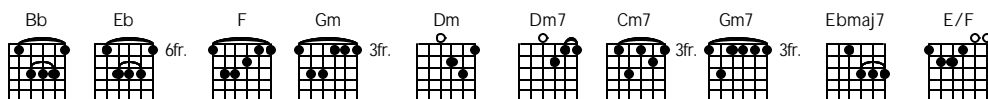

Endless Love

Lionel Ritchie and Diana Ross

Bb Eb
 My love, there's only you in my life
 F Bb
 The only thing that's right
 Eb
 My first love You're every breath that I take
 F Bb
 You're every step I make

Chorus

F Eb F Bb F Gm Dm Eb
 And I, I want to share all my love with you
 F Bb
 No one else will do
 Eb
 And your eyes
 F Bb F Gm
 They tell me how much you care
 F Eb
 Oh, yes
 Dm7 Cm7
 You will always be,
 Eb Bb
 My endless love

Bb Eb
 Two hearts, two hearts that beat as one
 F Bb
 Our lives have just begun
 Eb
 Forever, I'll hold you close in my arms
 F Bb
 I can't resist your charms

Chorus

F Eb
 And love
 F Bb F Gm
 I'll be a fool for you
 Dm Eb F Bb
 I'm sure you know I don't mind
 Eb F Bb F Gm
 'Cause you, you mean the world to me.
 F Eb
 Oh, I know

Endless Love

Lionel Ritchie and Diana Ross

Dm7 Cm7
I found in you,
Bb Eb F Bb Eb Bb
My endless love

Chorus

Eb
Oh, And love
F Bb F Gm7
I'll be that fool for you
F Eb F Eb Bb
I'm sure you know I don't mind
Eb F Bb F Gm Dm
And yes, you'll be the only one
Ebmaj7 Dm7
'Cause no one can deny
Ebmaj7 Dm7
This love I have inside
Ebmaj7 Dm7
And I'll give it all to you.
Cm7 Eb
My love
Bb Eb E/F F Bb
My endless love