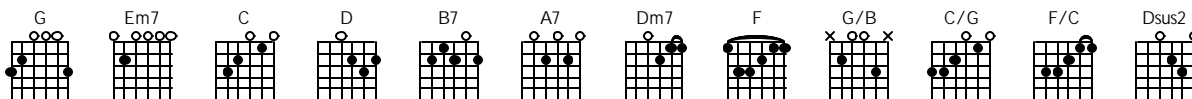

Eternal Flame

The Bangles

Intro

G Gsus4 G Gsus4

G Em7 C D G
Close your eyes, give me your hand, darling.
Em7 C
Do you feel my heart beating,
D Em7
do you understand?
B7 Em7
Do you feel the same?
A7 D Bm7
Am I only dreaming, or
A7
is this burning an eternal flame?

G Em7 C D G
I believe, it's meant to be, darling.
Em7 C
I want you when you are sleeping,
D Em7
you belong to me.
B7 Em7
Do you feel the same?
A7 D Bm7
Am I only dreaming, or
A7
is this burning an eternal flame?

D Dm7 D
Say my name, sun shines through the rain,
F G C G/B Am7 C/G
a whole life so lonely and then come and ease the pain.
D Bm7 F/C C Dsus2
I don't wanna lose this feeling, oh

D Em B7 Em A7 D Bm7 Am7