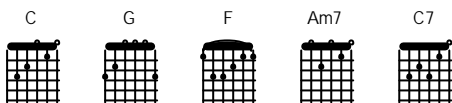

He'll Have To Go

Jim Reeves

C G C G

C F C
Put your sweet lips a little closer to the phone
Am7 G
Let's pretend that we're together all alone
C C7 F
I'll tell the man to turn the juke box way down low
C G C G
And you can tell your friend there with you he'll have to go

C F C
Whisper to me tell me do you love me true
Am7 G
Or is he holding you the way I do
C C7 F
Though love is blind make up your mind I've got to know
C G C
Should I hang up or will you tell him he'll have to go

Reff:

F
You can't say the words I want to hear
C C7
While you're with another man
F
Do you want me answer yes or no
C G
Darling I will understand

C F C
Put your sweet lips a little closer to the phone
Am7 G
Let's pretend that we're together all alone
C C7 F
I'll tell the man to turn the juke box way down low
C G C
And you can tell your friend there with you he'll have to go