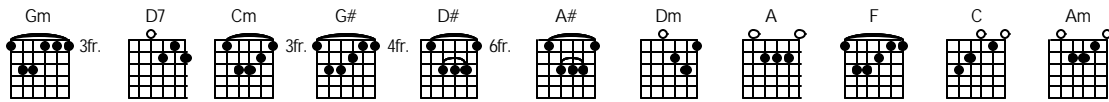

I Said I Loved You, But I Lied

Michael Bolton

Gm
You are the candle, love is the flame,
D7
A fire that burns through wind and rain.
Cm
Shine your light on this heart of mine,
G# D#
Till the end of time.
A# Cm
You came to me like the dawn through the night,
G# A#
Just shining like the sun.
A# Cm
Out of my dreams and into my life.
G# A#
You are the one, you are the one.

Chorus

D# A# Cm G# D# A#
Said I loved you but I lied.
Cm G# D# A#
Cause this is more than love I feel inside.
Cm G# D# A#
Said I loved you but I was wrong.
Cm G# D# A#
Cause love could never ever feel so strong.
Cm Gm
Said I loved you ... but I lied.

Gm
With all my soul I've tried in vain.
D7
How can mere words my heart explain.
Cm
This taste of heaven so deep so true
G# D#
I've found in you.
A# Cm
So many reasons in so many ways,
G# A#
My life has just begun.
A# Cm
Need you forever, I need you to stay.
G# A#
You are the one, you are the one.

Repeat chorus

I Said I Loved You, But I Lied

Michael Bolton

A# Cm
You came to me like the dawn through the night.
G# A#
Just shining like the sun.
A# Cm
Out of my dreams and into my life
G# A#
You are the one, you are the one.