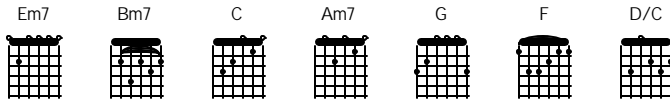

Is This Love

Whitesnake

Em7 Bm7 C C Bm7 Am7 G F F

Em7 Bm7 C
 I should've known better than to let you go alone
 Em7 Bm7 C
 it's times like these I can't make it on my own
 Em7 Bm7 C
 wasted days and sleepless nights and
 C Bm7 Am7 G F
 I can't wait to see you again

Em7 Bm7 C
 I find I spend my time waiting on your call
 Em7 Bm7 C
 how can I tell you babe, my back's against the wall
 Em7 Bm7 C
 I need you by my side to tell me it's all right 'cause I
 C Bm7 Am7 G F
 don't think I can take any more