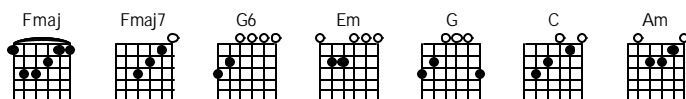

Just Remember I Love You

Firefall

Intro

Fmaj7 Em Em7 Em Em7

Fmaj Fmaj7 Fmaj Fmaj7
When it all goes crazy and the thrill is gone
G6
the days get rainy and the night gets long;
Fmaj Fmaj7 Fmaj Fmaj7
when you get that feeling you were born to lose,
Em Fmaj Fmaj7 Fmaj Fmaj7 G6
staring at your ceiling, thinking of your blues;

Fmaj Fmaj7 Fmaj Fmaj7
When there's so much trouble that you want to cry,
G6
the world has crumbled and you don't know why;
Fmaj Fmaj7 Fmaj Fmaj7
when your hopes are fading and they can't be found,
Em Fmaj
dreams have left you waiting, friends have let you down;

Chorus

G Fmaj7
just remember I love you,
C G Fmaj7 C
and it'll be all right.
G Fmaj7
Just remember I love you
C G Fmaj7
more than I can say.

G
Maybe then your blues
Fmaj7
will fade away.

Fmaj Fmaj7 Fmaj Fmaj7
When you need a lover and your down so low,
G6
you start to wonder, but you never know;
Fmaj Fmaj7 Fmaj Fmaj7
when it feels like sorrow is your only friend,
Em Fmaj Fmaj7
knowing that tomorrow you'll feel this way again;

Just Remember I Love You

Firefall

Fmaj Fmaj Fmaj Fmaj7
when the blues come callin' at the break of dawn,
G6
the rain keeps fallin', but the rainbow's gone;
Fmaj Fmaj7 Fmaj Fmaj7
when you feel like cryin', but the tears won't come,
Em Fmaj
then your dreams are dyin', then you're on the run: