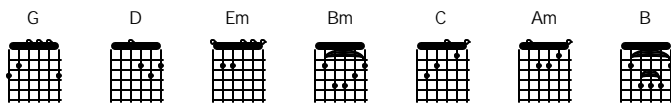

# Let It Be Me

The Everly Brothers

G D Em Bm  
I bless the day I found you I want to stay around you  
C G C D G  
And so I beg you Let it be me

G D Em Bm  
Don't take this heaven from one If you must cling to someone  
C G C D G  
Now and forever Let it be me

## chorus

C Bm  
Each time we meet love  
C G  
I find complete love  
Am Bm  
Without your sweet love  
C B D  
What would life be

G D Em Bm  
So never leave me lonely Tell me you love me only  
C G C D G  
And that you'll always Let it be me