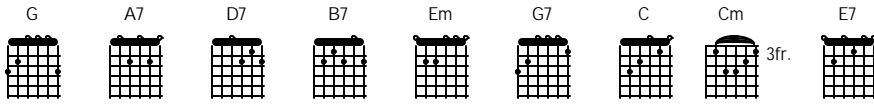

Love Me Tender

Elvis

G A7 D7 G
Love me tender, love me sweet Never let me go
G A7 D7 G
You have made my life complete And I love you so.

Chorus

G B7 Em G7
Love me tender, love me true
C Cm G
All my dreams ful-fill
G E7 A7
For my darlin' I love you
D7 G
And I always will

G A7 D7 G
Love me tender, love me long; Take me to your heart.
G A7 D7 G
For it's there that I belong, And we'll never part.

Repeat chorus

G A7 D7 G
Love me tender, love me dear; Tell me you are mine.
G A7 D7 G
I'll be yours through all the years, Till the end of time.

Repeat chorus

G A7 D7 G
When at last my dreams comes true, Darling, this I know:
G A7 D7 G
Happiness will follow you Everywhere you go.

Repeat chorus