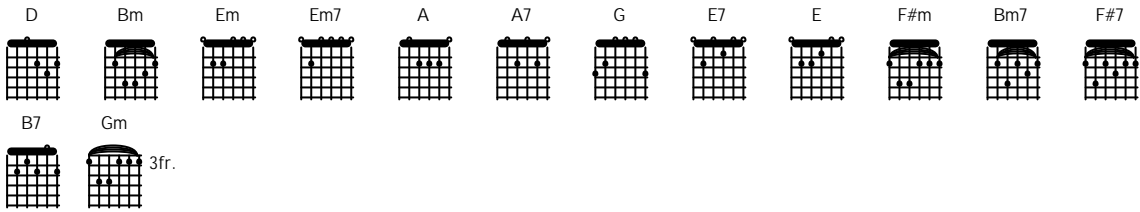

Love Of My Life

Queen

D Bm Em Em7 A D A7 A
 D Bm A G E A E7 E

A F#m Bm E A E E7
 Love of my life you've hurt me you've broken my heart and now you leave me
 A A7 D Bm F#m
 Love of my life can't you see bring it back bring it back
 G D G D Bm7 Em A A7 D
 Don't take it away from me because you don't know what it means to me

G A G D G F#m
 E A E7 E

A F#m Bm E A E7 E
 Love of my life don't leave me you've taken my love and now desert me
 A A7 D Bm F#m
 Love of my life can't you see bring it back bring it back
 G D G D Bm7 Em A A7 D
 Don't take it away from me because you don't know what it means to me

Reff:

Bm F#m
 You will remember when this is blown over
 G D D F#7
 And everythings all by the way
 Bm F#m Bm B7
 When I grow older I will be there at your side to remind you
 Em A D A7 A D
 How I still love you I still love you u