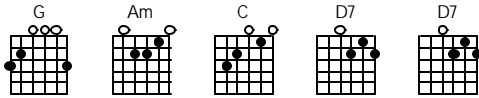

# Massachusetts

The Bee Gees

G Am C G Am C  
Feel I'm goin' back to Massachusetts,  
G Am C G  
Something's telling me I must go home.  
C  
And the lights all went out in Massachusetts  
G D7 G Am D7  
The day I left her standing on her own.

G Am C G Am C  
Tried to hitch a ride to San Francisco,  
G Am C G  
Gotta do the things I wanna do.  
C  
And the lights all went out in Massachusetts  
G D7 G Am D7  
They brought me back to see my way with you.

G Am C G Am C  
Talk about the life in Massachusetts,  
G Am C G  
Speak about the people I have seen,  
C  
And the lights all went out in Massachusetts  
G D7 G Am D7  
And Massachusetts is one place I have seen.