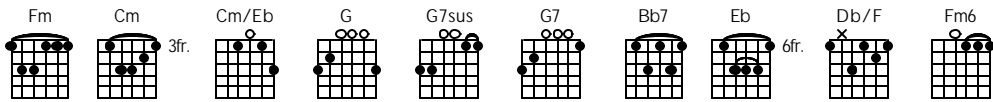

Speak Softly Love

Nino Rota

Cm
Fm
Cm
 Speak softly love and hold me warm against your heart.

Cm/Eb
Fm
 I fell your words the tender trembling moments start.

Cm
 We're in a world over very own
G
G7sus
G7
Cm
 sharing a love that only few have ever known.

Bb7
Eb
 Wine colored days warmed by the sun
Db/F
Fm6
G
 deep velvet nights when we are one

Cm
Fm
Cm
 Speak softly love so no one hears us but the sky.
Fm
Cm
Fm6
 The vows of love we make will live until we die.
Fm
Cm
 My life is yours and all because
G
G7sus
G7
Cm
 You came into my world with love so softly love.