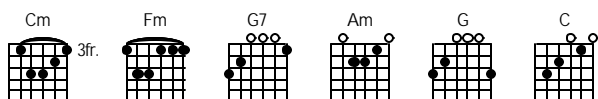

# Surrender

Elvis Presley

Cm

When we kiss my heart's on fire

Fm Cm

Burning with a strange desire.

Fm Cm

And I know each time I kiss you

G7 Cm

That your heart's on fire too.

So my darling please surrender

G Am

All your love so warm and tender

Let me hold you in my arms dear

G C

While the moon shines right above

All the stars would tell the story

G Am

Of a love and all its glory.

Fm Cm

Let us take this night of magic

G Cm

And make it a night of love.

Won't you please surrender to me