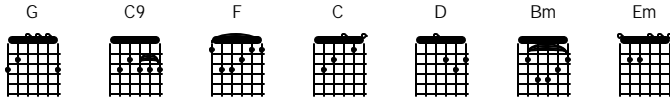

A Hard Day's Night

The Beatles

G
C9
G
F
G
 It's been A Hard Day's Night and I've been working like a dog
C9
G
F
G
 It's been A Hard Day's Night I should be sleeping like a log
C
D
 But when I get home to you I find the things that you do will
G
C9
G
 make me feel al right