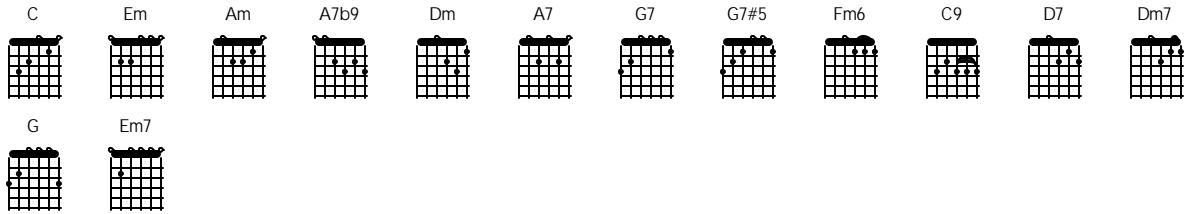

Are You Lonesome Tonight

Elvis Presley

C Em Am
 Are You lonesome tonight? Do You miss me tonight?
 C A7b9 Dm A7 Dm
 Are You sorry we drifted apart?
 G7
 Does Your memory stray to a brighter summer day
 G7#5 C Fm6 C
 when I kissed You and called You sweetheart?
 C9 F
 Do the chairs in your parlour seem empty and bare?
 D7 G G7
 Do You gaze at your doorstep and picture me there?

 C Em7
 Is Your heart filled with pain?
 D7
 Shall I come back again?
 Dm7 G7#5 C G7
 Tell me, Dear, are You lonesome tonight?

Naration

I wonder if you're lonesome tonight.. You know someone said the world's a stage where each must play a part. Act 1 was where we met.. You read your lines so cleverly and never missed a ... etc.. etc..

stop naration

 C Em7
 Is Your heart filled with pain?
 D7
 Shall I come back again?
 dm7 G7#5 C
 Tell me, Dear, are you lonesome tonight? G7