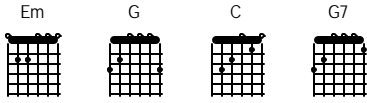

El Condor Pasa

Simon & Garfunkel

Em G
I'd rather be a sparrow than a snail
Em
Yes I would, if I could, I surely would

Hmm G
I'd rather be a hammer than a nail
Em
Yes I would, if I only could, I surely would

Hmm

Chorus

C
Away, I'd rather sail away
G G7
Like a swan that's here and gone
C
A man gets tied up to the ground
G G7
He gives the world its saddest sound
Em
Its saddest sound

Em G
I'd rather be a forest than a street
Em
Yes I would, if I could, I surely would
G
I'd rather feel the earth beneath my feet
Em
Yes I would, if I only could, I surely would