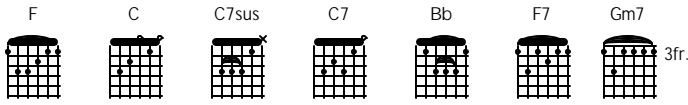

Hey Jude

The Beatles

F C
 Hey, Jude, don't make it bad,
 C7sus C7 F
 Take a sad song and make it better.
 Bb F
 Remember to let her into your heart,
 C7 F
 Then you can start to make it better.

F C
 Hey, Jude, don't be afraid,
 C7sus C7 F
 You were made to go out and get her.
 Bb F
 The minute you let her under your skin,
 C7 F
 Then you begin to make it better.

Chorus

F7 Bb
 And anytime you feel the pain,
 Gm7
 Hey, Jude, refrain,
 C7 F F7 C7
 Don't carry the world upon your shoulders. Da da da da da da da da da.

F C
 Hey, Jude, don't let me down,
 C7sus C7 F
 You have found her, now go and get her.
 Bb F
 Remember to let her into your heart,
 C7 F
 Then you can start to make it better.