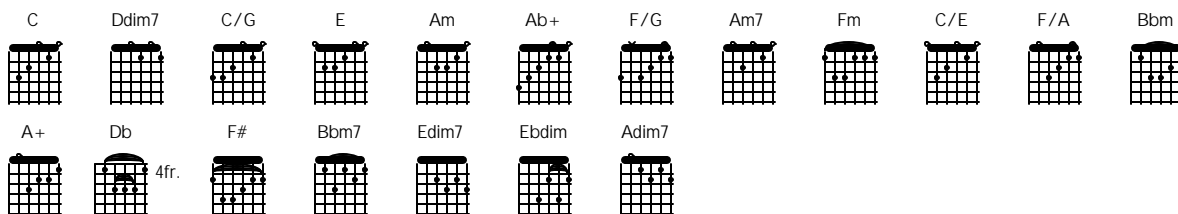

I Believe I Can Fly

Space Jam Soundtrack

C Ddim7 C/G E Am Ab+ F/G Am7 Fm C/E F/A Bbm
 I used to think that I could not go on, And life was nothing but an awful song
 C Ddim7 C/G Ddim7
 But now I know the meaning of true love, I'm leaning on the everlasting arms

Chorus

E Am Ab+
 If I can see it, then I can do it.
 C/G F/G
 If I just believe it, there's nothing to it.
 C Am7
 I believe I can fly. I believe I can touch the sky.
 Ddim7 F/G
 I think about it every night and day, spread my wings and fly away.
 E Am7 Ddim7
 I believe I can soar, I see me runnin through the open door.
 C/G Ddim Am7
 I believe I can fly, I believe I can fly, I believe I can fly.

C Ddim7 C/G Ddim7
 See I was on the verge of breaking down. Sometimes silence can be so loud.
 C Ddim7 C/G Ddim7
 There are miracles in life I must achieve But first I know it starts inside of me.

Repeat chorus

Fm C/E F/G
 Cause I believe in me Oh

Chorus

F/A Bbm A+
 If I can see it, then I can do it.
 Db F#
 If I just believe it, there's nothing to it.
 Db Bbm7
 I believe I can fly. I believe I can touch the sky.
 Edim7 F#
 I think about it every night and day, spread my wings and fly away.
 F/A Bbm7 Edim7
 I believe I can soar, I see me runnin through the open door.
 Db Ebdim Bbm7
 I believe I can fly, I believe I can fly, I believe I can fly.