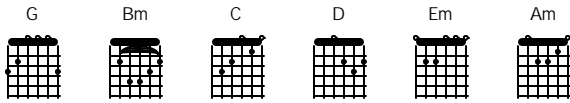

I Started A Joke

The Bee Gees

G Bm C D G Bm C
I started a joke which started the whole world crying
D G Bm C D G Bm C D
But I didn't see that the joke was on me
G Bm C D G Bm C
I started to cry which started the whole world laughing
D G Bm C D G
Oh, if I'd only seen that the joke was on me

Chorus

Em Bm C G
I looked at the skies running my hands over my eyes
Bm Em Am D
And I fell out of bed hurting my head from things that I said
G Bm C D G Bm C
Till I finally died which started the whole world living
D G Bm C D G
Oh, if I'd only seen that the joke was on me
Bm C D G Bm C D
Oh no that the joke was on me
G Bm C D G
Oh