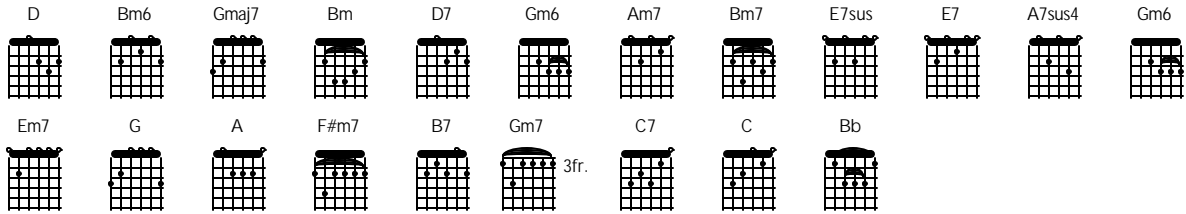

Just the Way You Are

Billy Joel

D Bm6 Gmaj7 Bm D7 Gmaj7 Gm6 D Am7 D7
 Don't go changing to try to please me you never let me down before mmm
 Gmaj7 Gm6 D Bm7 E7sus E7 A7sus4
 I don't imagine you're too familiar and I don't see you anymore
 D Bm6 Gmaj7 Bm D7 Gmaj7 Gm6 D Am7 D7
 I would would not leave you in times of trouble we never could have come this far mm
 Gmaj7 Gm6 D Bm7 Em7 A7sus4 D
 I took the good times, I'll take the bad times, I'll take you just the way you are.

D Bm6 Gmaj7 Bm D7 Gmaj7 Gm6 D Am7 D7
 Don't go trying some new fashion don't change the color of your hair mmm
 Gmaj7 Gm6 D Bm7 E7sus E7 A7sus4
 You always have my unspoken passion although I might not seem to care
 D Bm6 Gmaj7 Bm D7 Gmaj7 Gm6 D Am7 D7
 I don't want clever conversation I never want to work that hard mmm
 Gmaj7 Gm6 Bm7 Em7 A7sus4 D
 I just want someone that I can talk to I want you just the way you are

Chorus

G A F#m7 B7 Em7 A D D7
 I need to know that you will always be the same old someone that I knew ohh
 Gm7 C7 Am7 D7 Gm7 C A7sus4
 What will it take till you believe in me the way that I believe in you