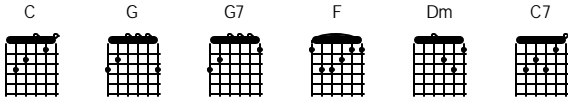

Song Sung Blue

Neil Diamond

C G
Song sung blue, everybody knows one.
G7 C
Song sung blue, every garden grows one.
C7 F
Me and you are subject to, the blues now and then,
G
But when you take the blues and make a song,
C Dm G7
You sing them out again, sing them out again,

C G
Song sung blue, weepin' like a willow,
C
Song sung blue, sleepin' on my pillow.
C7 F
Funny thing, but you can sing it with a cry in your voice,
G C G7
And before you know it start to feelin' good, You simply got no choice.
C7 F
Funny thing, but you can sing it with a cry in your voice,
G C G7
And before you know it start to feelin' good, you simply got no choice.

C G
Song sung blue, weepin' like a willow,
C
Song sung blue, sleepin' on my pillow.
C7 F
Funny thing, but you can sing it with a cry in your voice,
G C
And before you know it start to feelin' good, you simply got no choice....