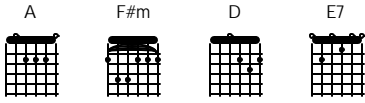

Stand By Me

Ben E. King

A F#m
When the night is cold, and the land is dark
D E7 A E7
and the moon is the only light we'll see
A F#m
though I won't be afraid though I won't be afraid
D E7 A E7
just as long as you stand, stand by me
A F#m
So darlin' darlin' stand by me, oh stand by me
D E7 A E7
stand by me, stand by me, stand by me.
A F#m
And the sky that we look upon should crumble and fall
D E7 A E7
and the mountains should tumble to the sea.
A F#m D
I won't cry I won't cry, oh I won't shed a tear
E7 A E7
just as long as you stand stand by me.
A
So darlin' darlin'.....