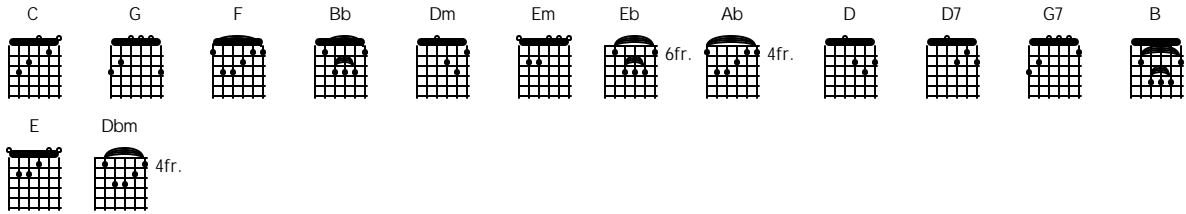

## Andrew Lloyd Webber

C G C G C G F G  
 Nighttime sharpens heightens each sensation darkness stirs and wakes imagination  
 F C F C F Bb F C Dm Em  
 Silently the senses abandon their defences

C G C G C G F G  
 Slowly gently night unfurls its splendour grasp it sense it tremulous and tender  
 F C F C F Bb F C  
 Turn your face away from the garish light of day turn your thoughts away from cold unfeeling light  
 G F G C  
 And listen to the music of the night

Bb Eb Ab D D7  
 Close your eyes and surrender to your darkest dreams purge your thoughts of the life you knew before  
 G G7 C Em B E  
 Close your eyes let your spirit start to soar and you'll live as you've never lived before

C G C G C G F G  
 Floating falling sweet intoxication touch me trust me savour each sensation  
 F C F C F C F Bb F C  
 Let the dream begin let your darker side give in to the power of the music that I write  
 G F G C  
 The power of the music of the night

C G C G C G F G  
 F C F C F Bb F C  
 You alone can make my song take flight  
 F G7 F Dm Dbm B C  
 Help me make the music of the night