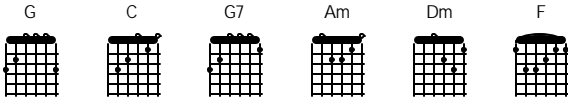

# When I Need You

Rod Stewart

C G  
When I need you, I just close my eyes and I'm with you,  
G7 Am G  
and all that I saw. Want to give you, It's only a heartbeat away

C G  
When I need love, I hold out my hands and I touch love,  
G7 Am G  
I never knew there was so much love keeping me warm night and day.

## Chorus

Am G  
Miles and miles of empty space in between us,  
Am G  
A telephone can't take the place of your smile.  
C Dm  
But you know I won't be traveling forever.  
F  
It's cold out, but hold out and do like I do.

C G  
When I need you, I just close my eyes and I'm with you,  
G7 Am  
and all that I saw, wanna give you babe,  
G  
It's only a heart beat away.

Am G  
It's not easy when the roas is goodbye love,  
Am G  
Honey that's a heavy load that we bear.  
C Dm  
But you know I won't be traveling a lifetime.  
F  
Its cold out, but hold out and do like I do...when I need you....