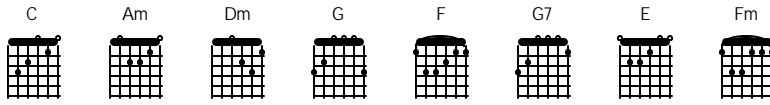

Willingly

Christian St. Pieters

C Am Dm G

C Am
Willingly I'll be yours

C G
Willingly I'll wait for you

F
All my love and all my life

C
I would give for you only you

G C F C G
Wish you were mine wish you belong to me

C Am
Here and all the time

C G
Wanting you to care for me

F
I want you to know I love you so

C
Oh could it be you too need me

G C F C C7
We're wasting time say you'll be mine my love

Reff:

F
Night and day you're there in dreams beyond compare

C E
Giving your love so divine

F
You could make this dreams come true

Fm C Am G
If you walk into my love my life and say you're mine

C Am
Willingly I'll be yours

C G
Willingly I'll wait for you

F
All my love and all my life