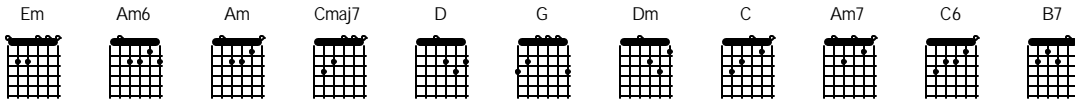

Woman in love

Barry Gibb & Robin Gibb

Em Am6 Em Am Cmaj7 D G
 Life is a moment in space when the dream is gone it's a lonelier place
 Dm C Em Am7 B7
 I kiss the morning goodbye but down inside you know we never know why
 Em Am6 Em Am6 Cmaj7
 The road is narrow and long when eyes meet eyes
 D G Dm G
 and the feeling is strong I turn away from the wall
 C6 G C6 B7
 I stumble and fall, but I give you it all

chorus

Em B7 Em B7 Em
 I am a woman in love and I'd do anything
 B7 Em B7 Em
 to get you into my world and hold you within
 D Am G
 It's a right I defend over and over again
 Em
 What do I do?

Em Am6 Em Am Cmaj7 D G
 With you eternally mine in love there is no measure of time
 Dm C Em Am7 B7
 We planned it all at the start that you and I live in each others heart
 Em Am6 Em Am Cmaj7
 We may be oceans away You feel my love
 D G Dm G
 I hear what you say The truth is ever a lie
 C6 G C6 B7
 I stumble and fall but I give you it all