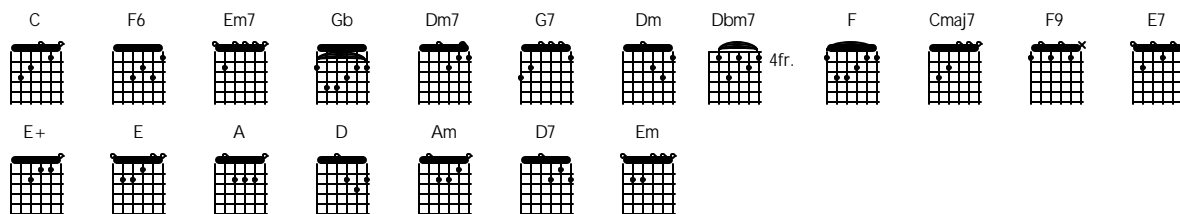

You Are The Sunshine Of My Life

Stevie Wonder

Chorus

C F6 Em7 Gb
 You are the sunshine of my life
 Dm7 G7 C Dm7 G7
 That's why I'll always be a-round
 C F6 Em7 Gb
 You are the apple of my eye
 Dm7 Dm C Dm7 Dbm7
 Forever you'll stay in my heart

C F6 F Cmaj7 F9 F
 I feel like this is the beginning
 Cmaj7 F E7 Em E+ E
 Though I've loved you for a million years
 A D E Am
 And if I thought our love was ending
 D7 G7
 I'd find myself drowning in my own tears. Whoa whoa

Repeat chorus

C F6 F Cmaj7 F9 F
 You must have known that I was lonely
 Cmaj7 F E7 Em E+ E
 Because you came to my rescue
 A D E Am
 And I know that this must be heaven
 D7 G7
 How could so much love be inside of you? Whoa..